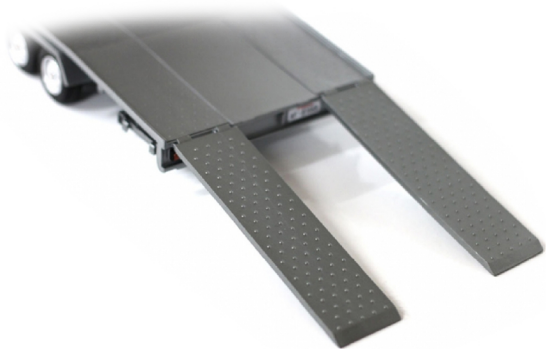

ACCESSORIES

LM14AC - ELLEBI TRAILER RAMP
LM13AC - LUGGAGE RACK COMPLETE (SUITABLE FOR FIAT 850)
LM12AC - LUGGAGE RACK COMPLETE (SUITABLE FOR FIAT 126)

ACCESSORIES

LM11AC - LUGGAGE RACK FIAT 850
LM10AC - LUGGAGE RACK FIAT 126
LM06AC - BEACH PORTABLE FRIDGE
LM09AC - SUPER SANTOS BALL